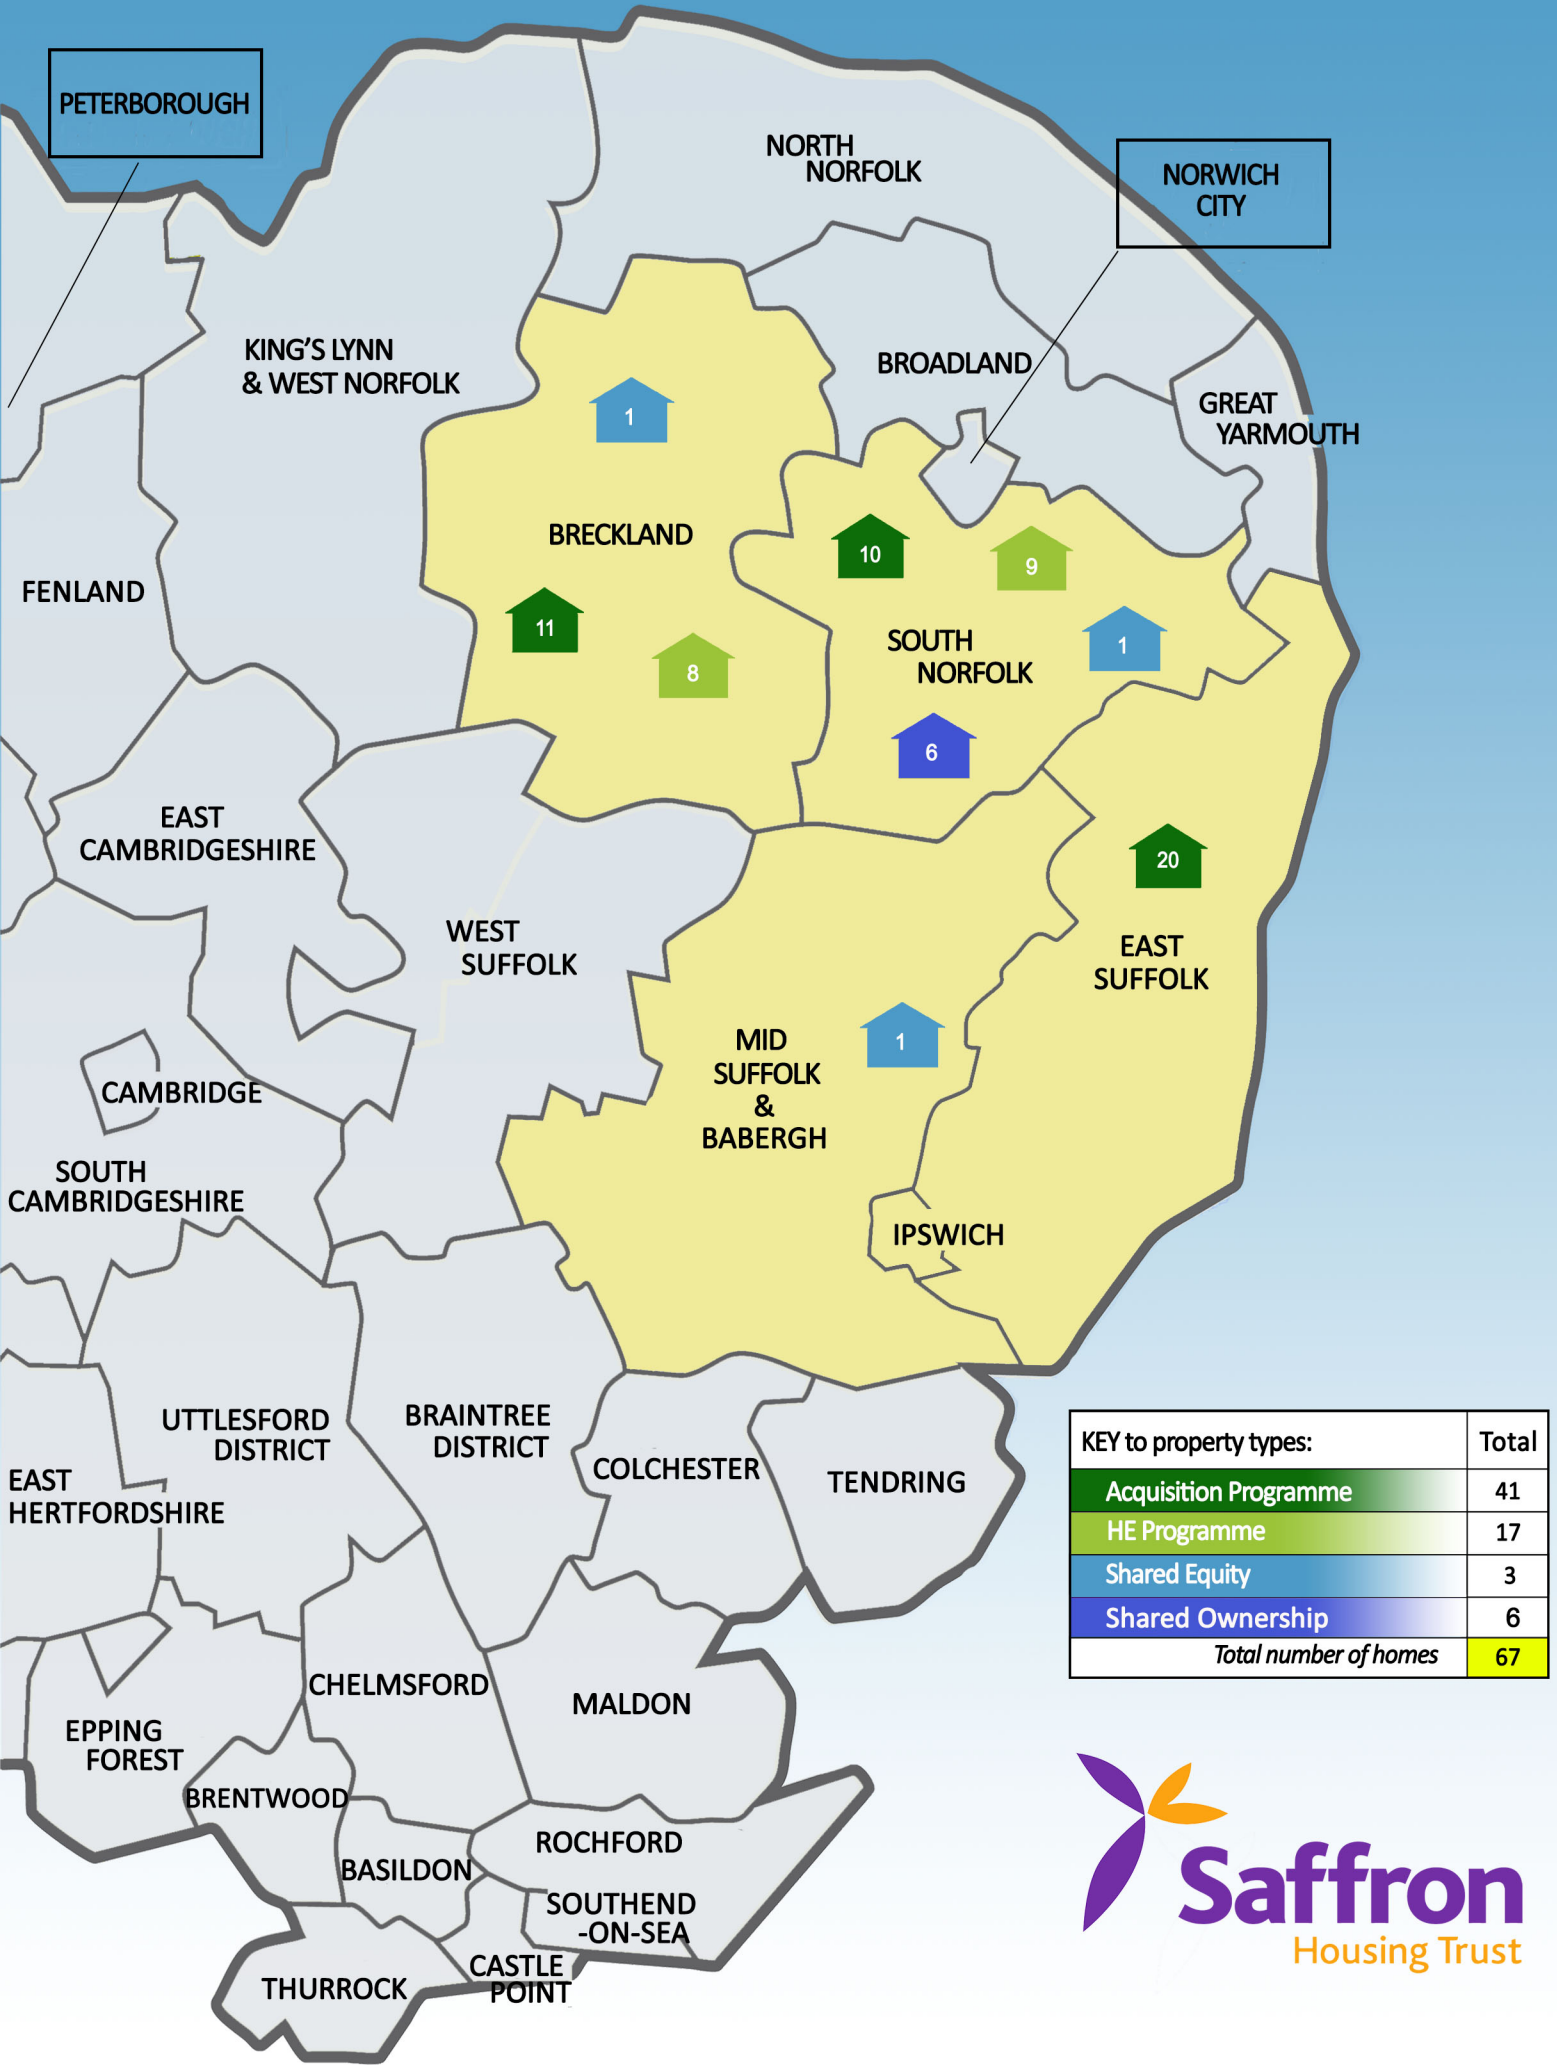

Where we are building - September 2020

KEY to property types:	Total
Acquisition Programme	41
HE Programme	17
Shared Equity	3
Shared Ownership	6
<i>Total number of homes</i>	67