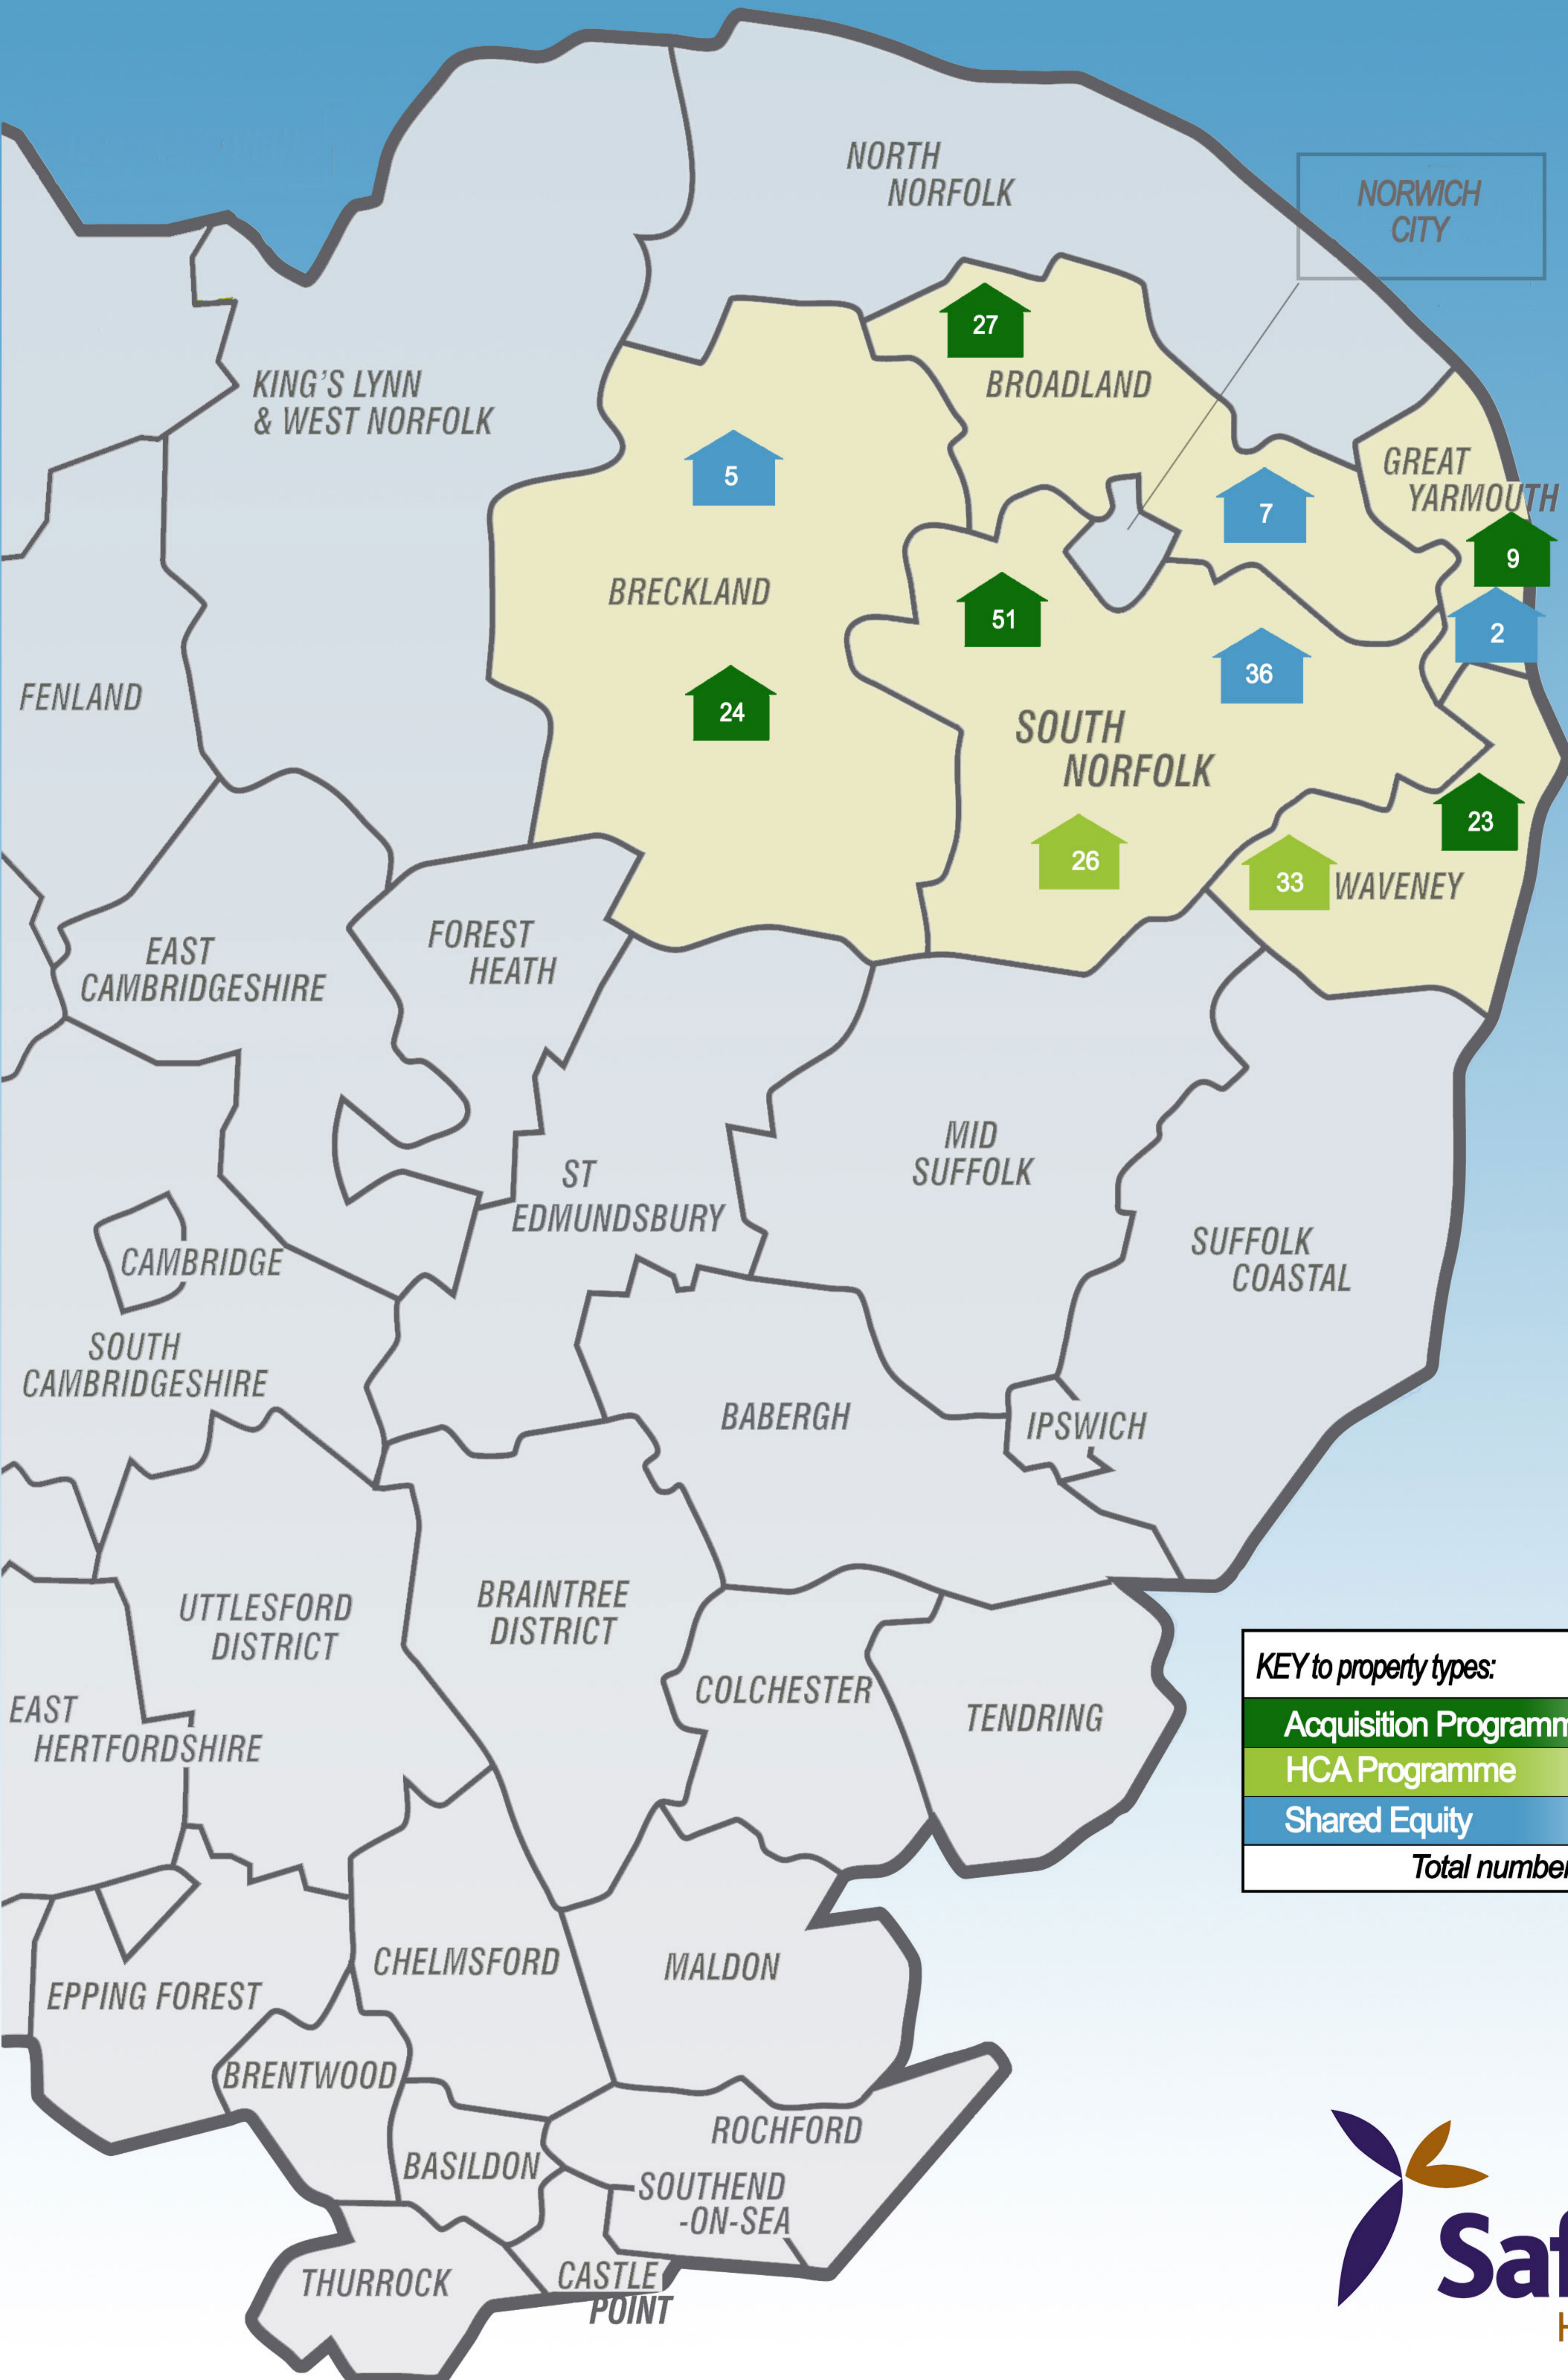

Where we are building - July 2017

KEY to property types:	Total
Acquisition Programme	134
HCA Programme	59
Shared Equity	50
Total number of homes	243