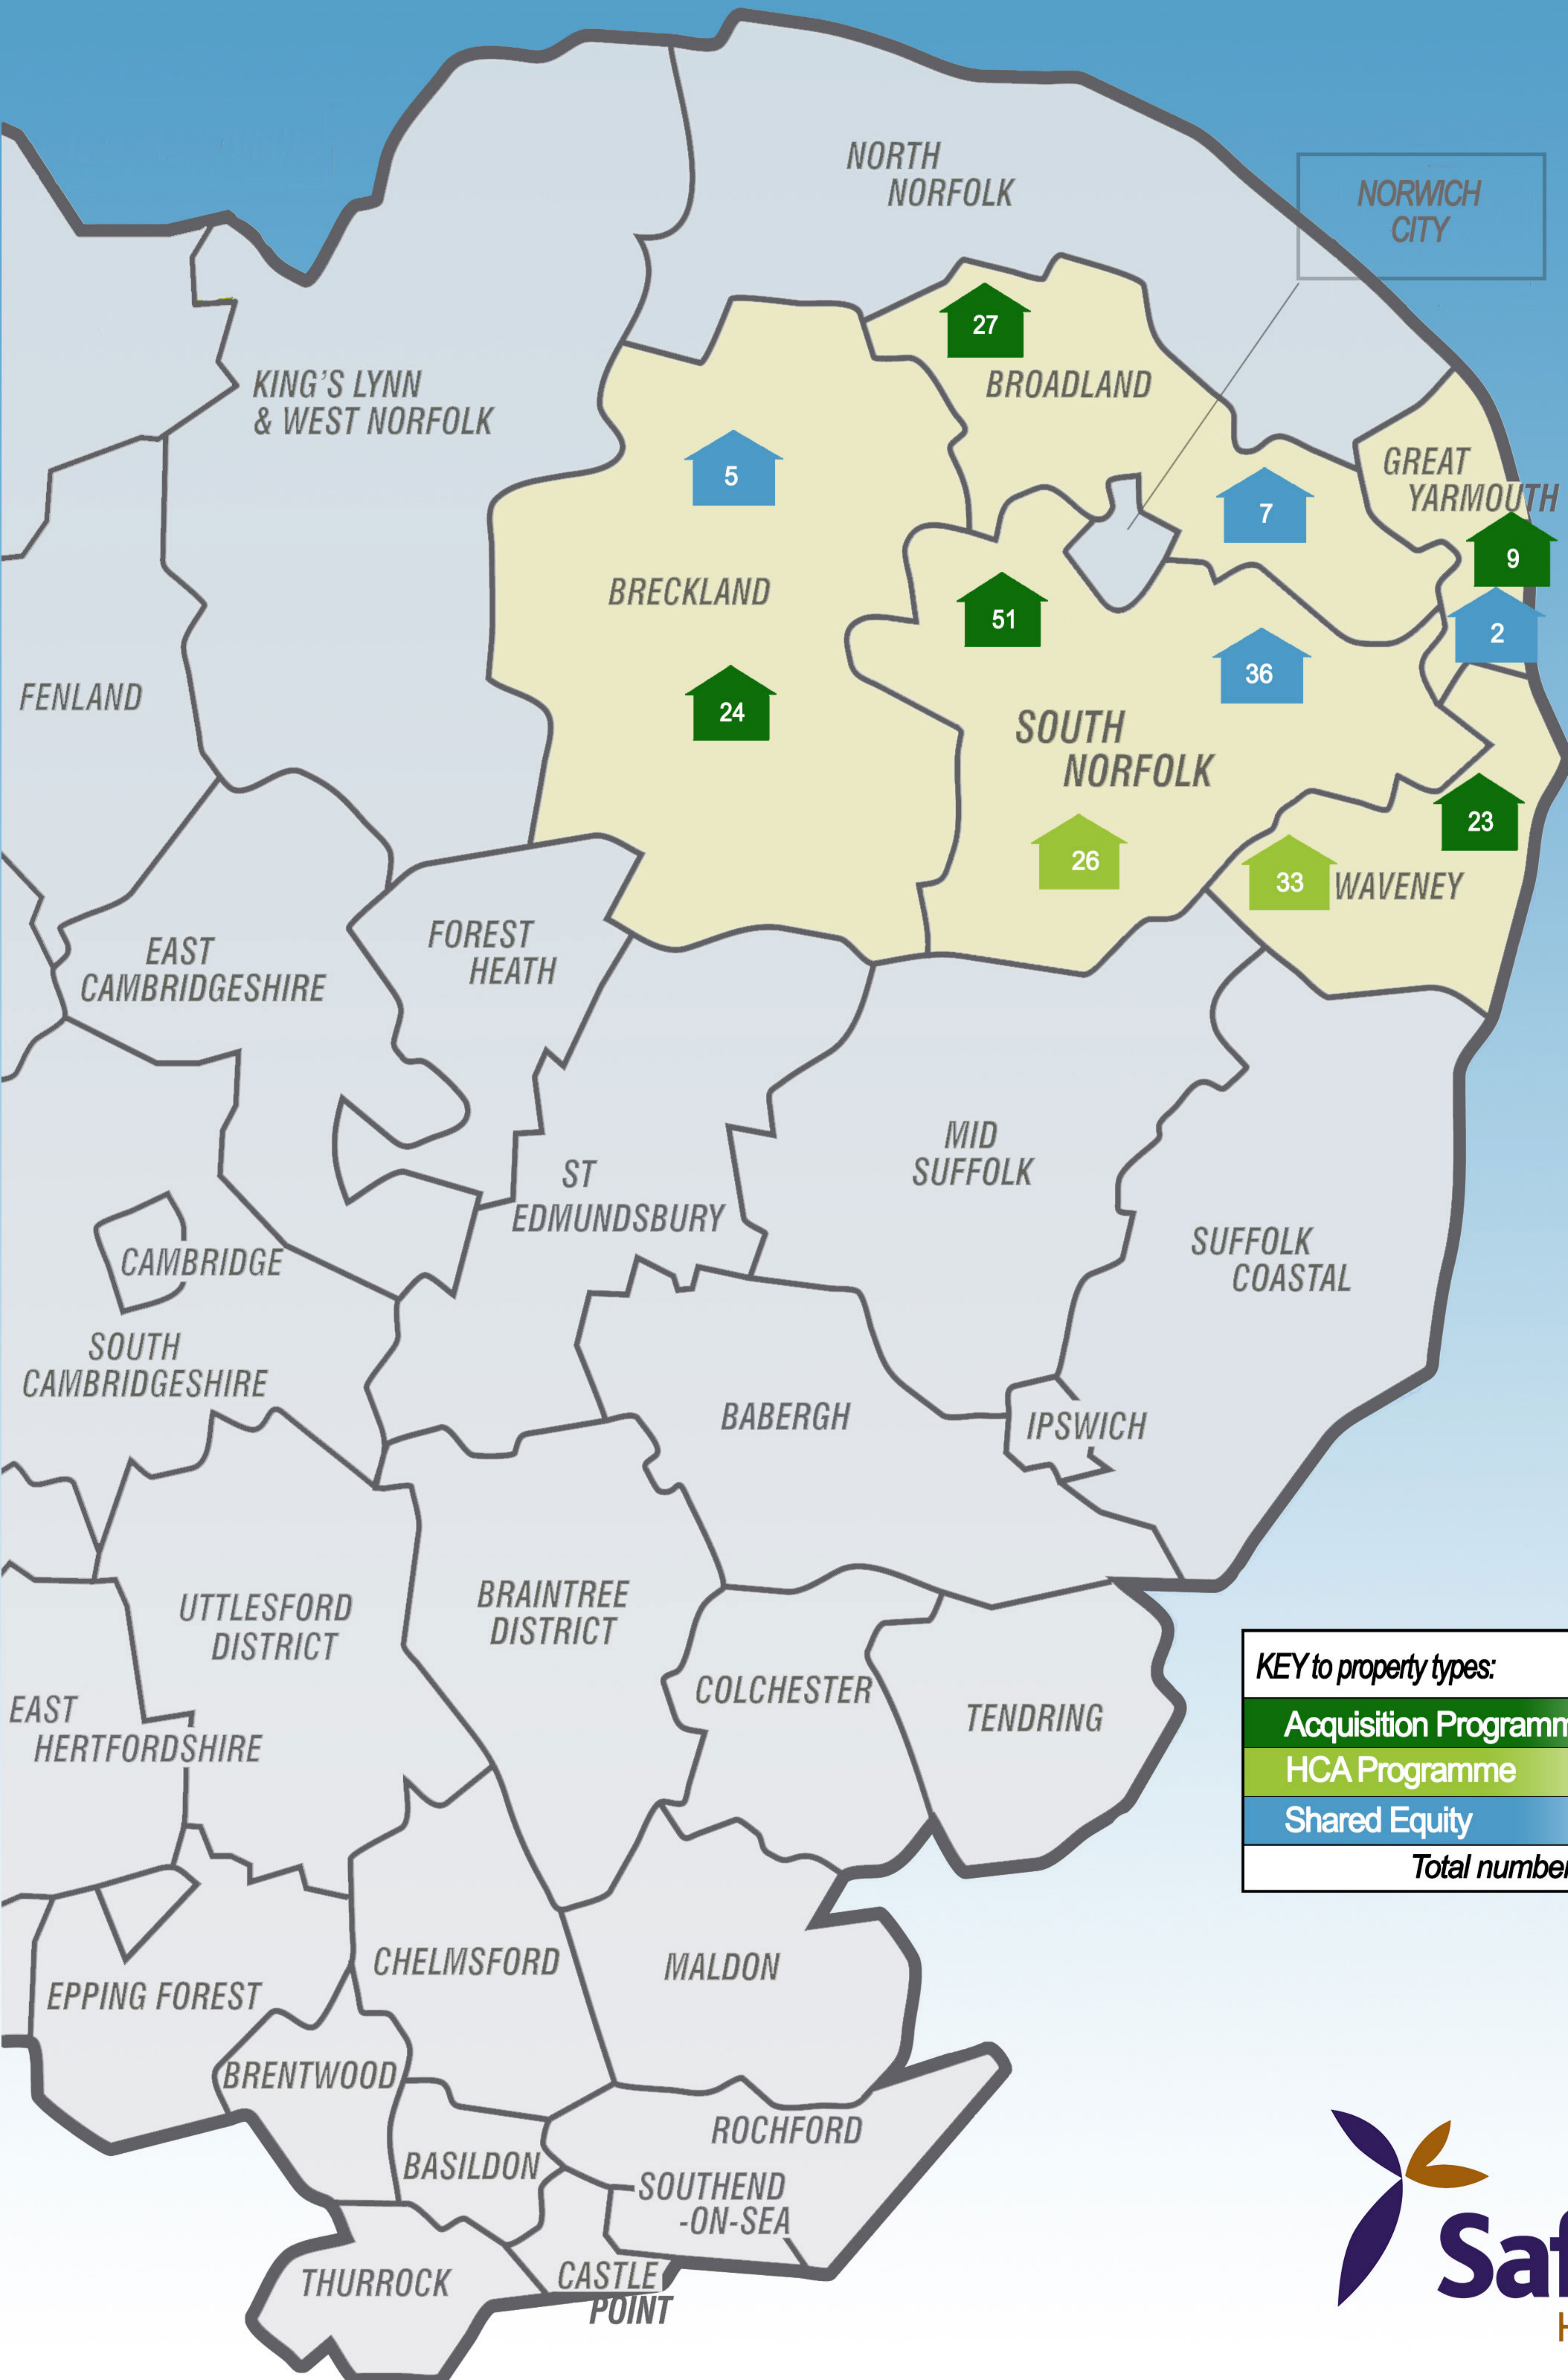

# Where we are building - July 2017

KEY to property types:	Total
Acquisition Programme	134
HCA Programme	59
Shared Equity	50
<b>Total number of homes</b>	<b>243</b>